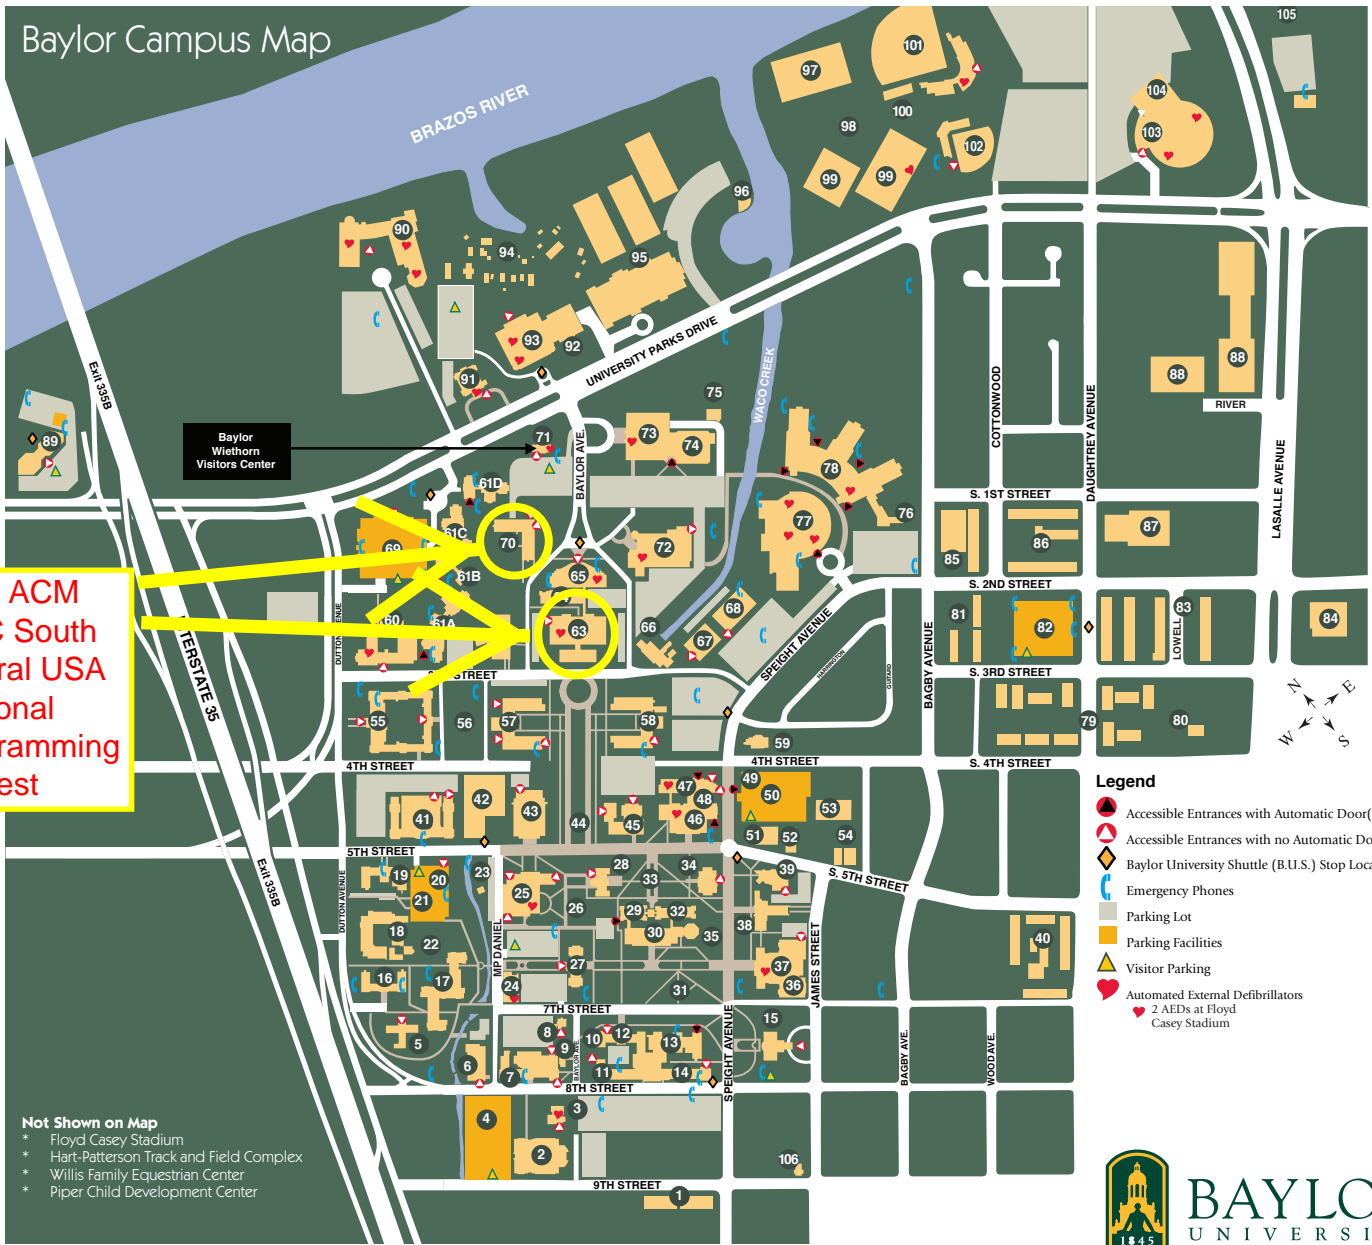

Baylor Campus Map

**2010 ACM
ICPC South
Central USA
Regional
Programming
Contest**

Not Shown on Map
 * Floyd Casey Stadium
 * Hart-Patterson Track and Field Complex
 * Willis Family Equestrian Center
 * Piper Child Development Center

- Legend**
- Accessible Entrances with Automatic Door(s)
 - Accessible Entrances with no Automatic Door(s)
 - Baylor University Shuttle (B.U.S.) Stop Locations
 - Emergency Phones
 - Parking Lot
 - Parking Facilities
 - Visitor Parking
 - Automated External Defibrillators
 - 2 AEDs at Floyd Casey Stadium

- Conference Suites**
- 10 Alexander Conference Suite
 - 25 Bill Daniel Student Center (SUB)
 - 48 Blume Conference Center
 - 39 Bobo Baptist Student Center
 - 3 Harrington House Faculty Center
 - 91 Hughes-Dillard Alumni Center
 - 51 McMullen-Connelly Faculty Center
 - 2 Stacy Riddle Forum
- Dining & Food Services**
- 78 Baylor Sciences Building Atrium Café
 - 95 Bill Daniel Student Center Food Court
 - 7 Collins Café
 - 93 Discovery Center Café
 - 69 Chili's Too, Starbucks
 - 90 Law School Café
 - 13 RPiC Real Food on Campus
 - 63 Java City
 - 61B North Village Seasons Creamery
 - 41 Penland Food Court
 - 50 C3 Convenience Store
- Information & Services**
- 20 Baylor Bookstore
 - 66 Baylor Energy Complex
 - 49 Baylor Police Department
 - 71 Wiethorn Visitors Center
- Libraries & Museums**
- 15 Armstrong Browning Library
 - 34 Carroll Library (The Texas Collection)
 - 65 Jesse H. Jones Library
 - 92 Mayborn Museum Complex
 - 94 Gov. Bill and Vara Daniel Historic Village
 - 93 Harry and Anna Jeanes Discovery Center
 - 63 **Moody Memorial Library**
 - 64 Poage Legislative Library